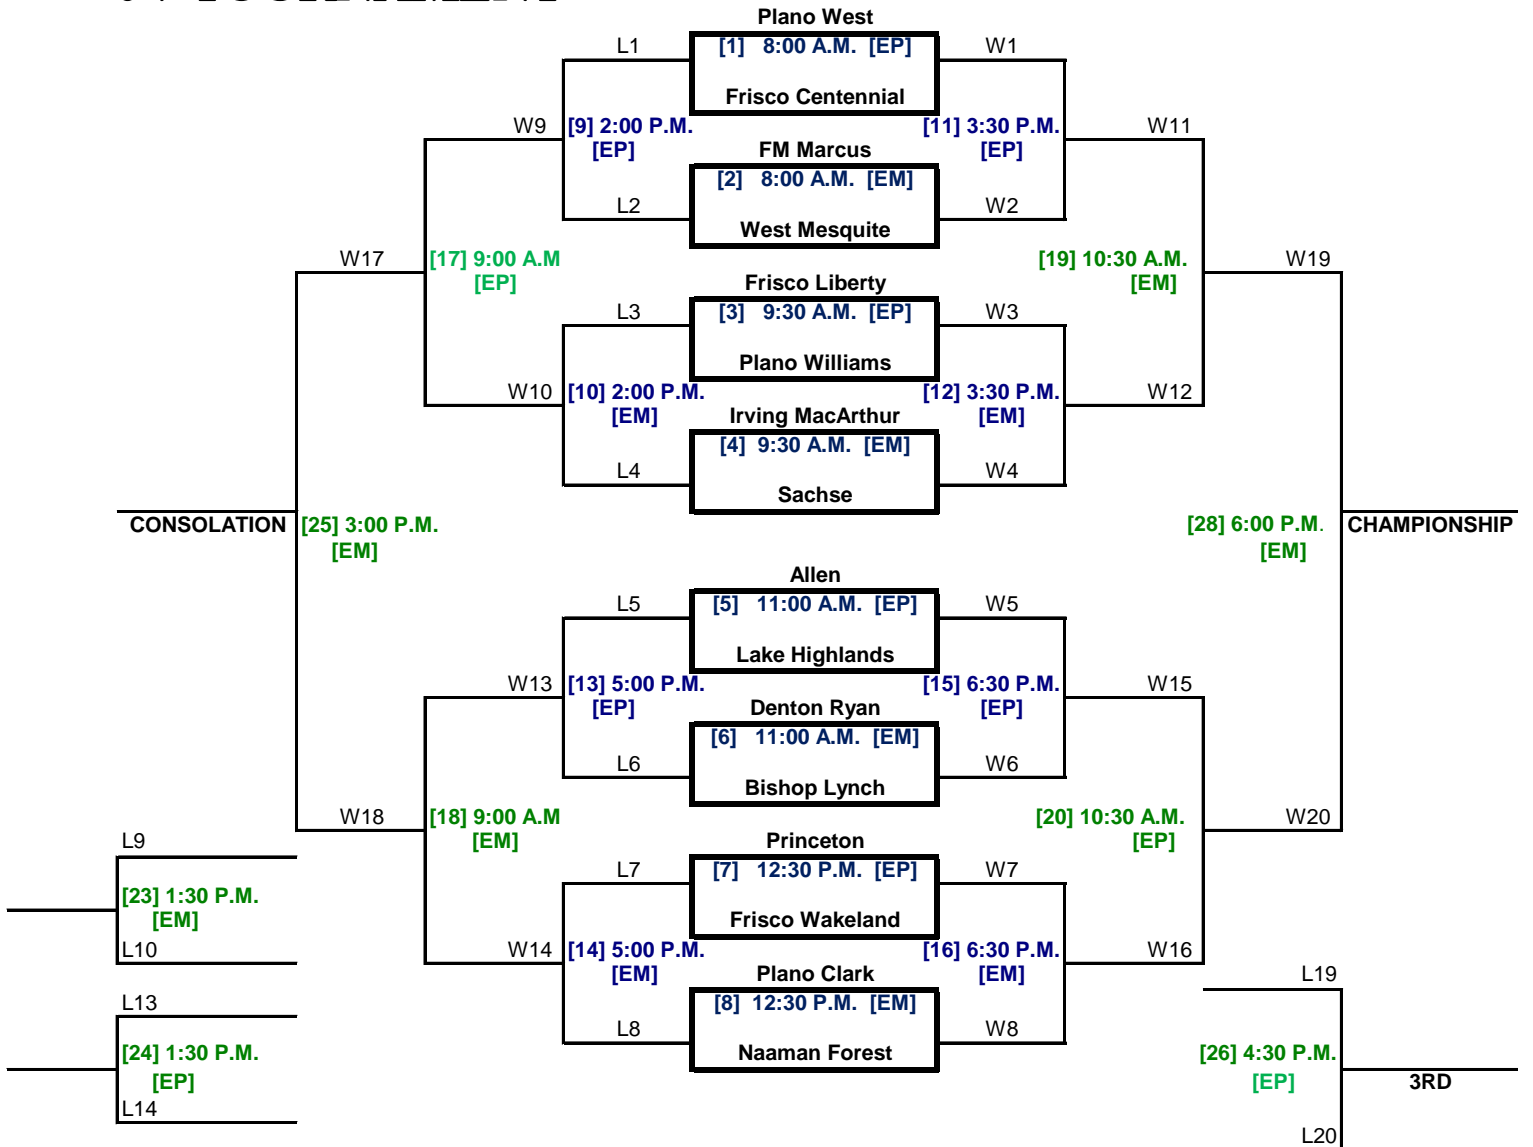

[EM] ERECKSON MAIN GYM
 [EP] ERECKSON PRACTICE GYM
JV TOURNAMENT

BLUE = FRIDAY
GREEN = SATURDAY

JUNIOR VARSITY
LADY EAGLE HOOPFEST
2009